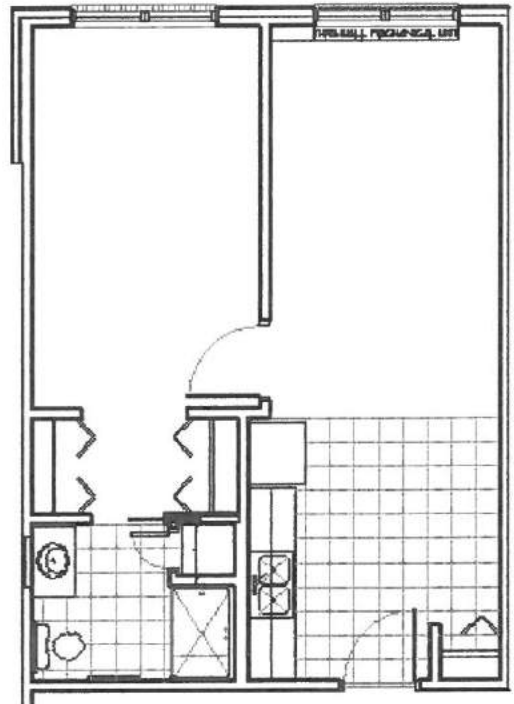

**Woodland Park**  
Assisted Living

1207 East Third Street  
Anamosa, Iowa 52205  
(319)462-4356

---

*Associated with Anamosa Care Center*

Standard  
Apartment  
(480 square foot)

Deluxe  
Apartment  
(560 square foot)