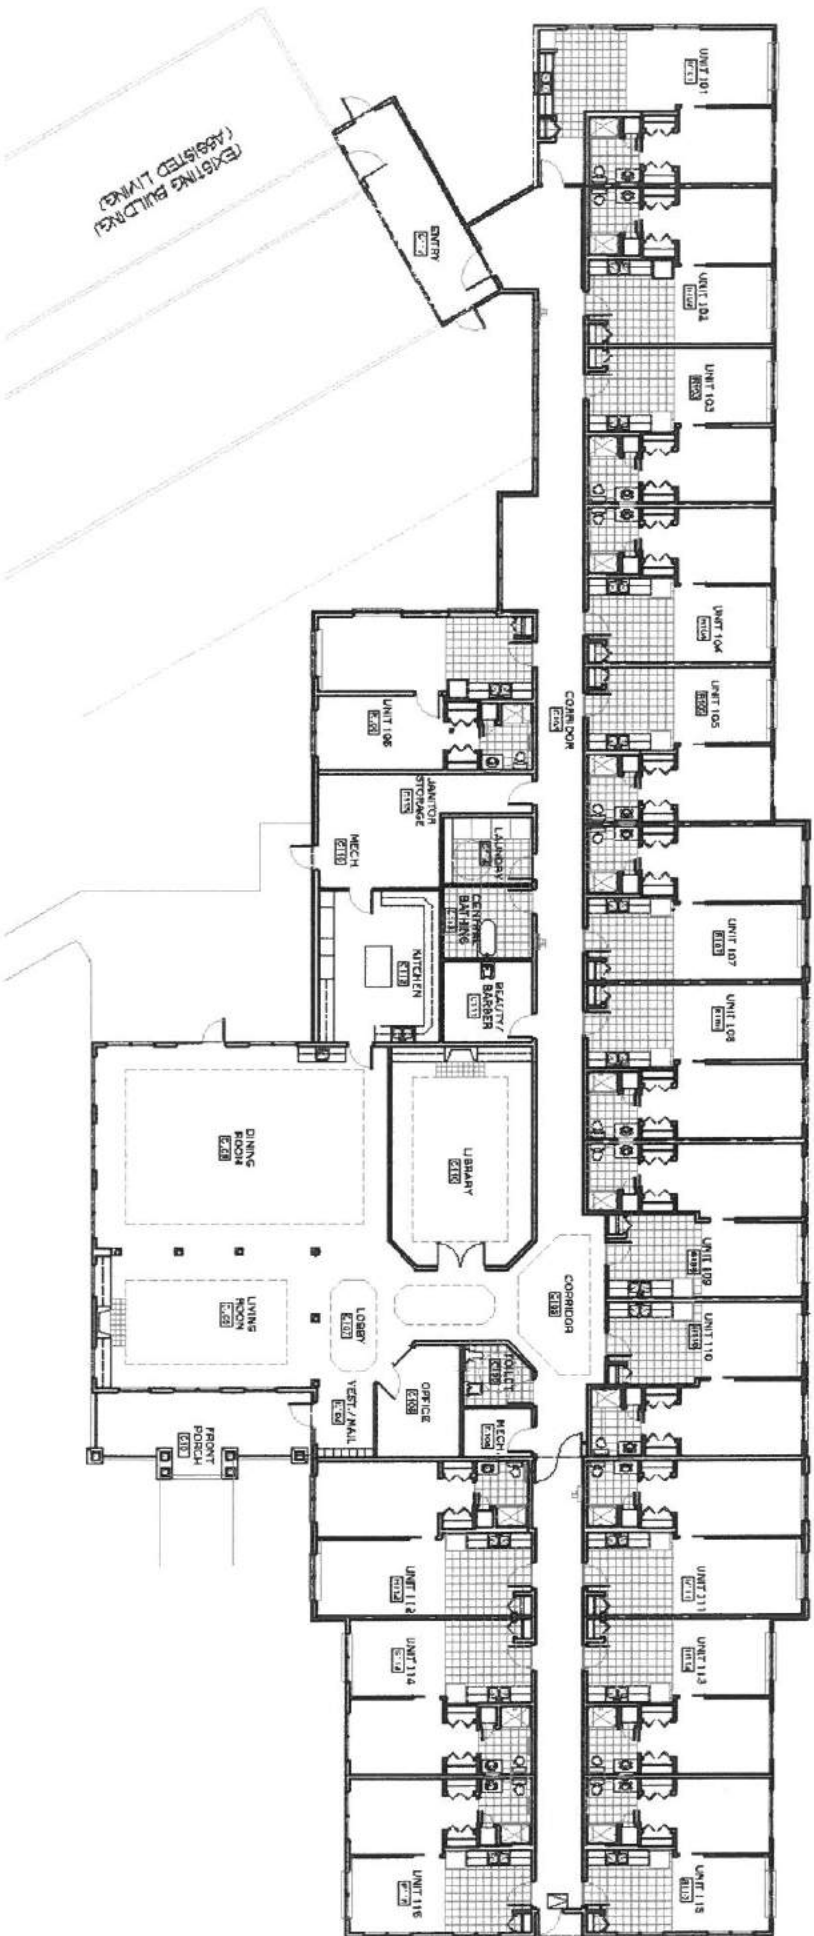

1207 East Third Street
Anamosa, Iowa 52205
(319)462-2668

Associated with Anamosa Care Center