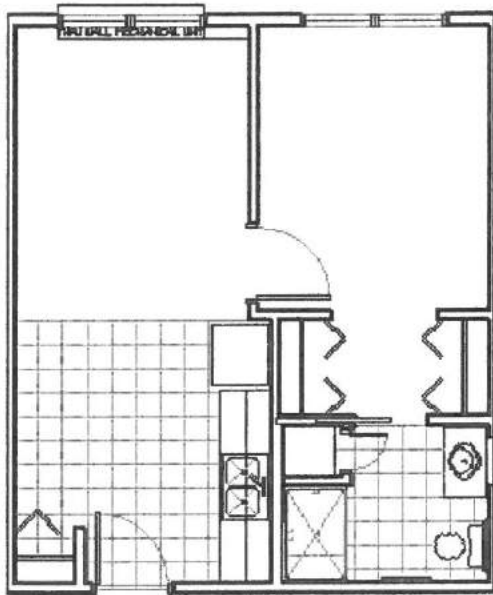

**Woodland Park**  
Assisted Living

1207 East Third Street  
Anamosa, Iowa 52205  
(319)462-4356

---

*Associated with Anamosa Care Center*

Standard  
Apartment  
(480 square foot)

Deluxe  
Apartment  
(560 square foot)